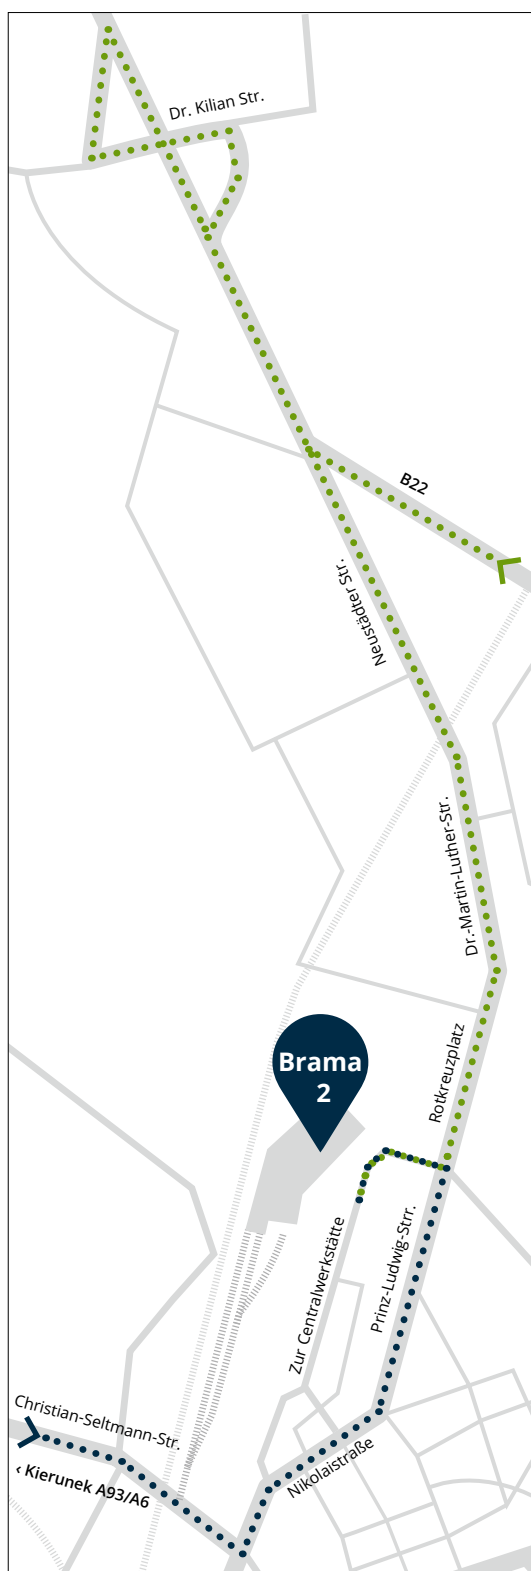

Informacje dla dostawców

Nie należy kierować się na adres pocztowy (Zur Centralwerkstätte 11), ale na wejście dla dostawców – Brama 2.

Godziny otwarcia:

Od poniedziałku do czwartku:
8–15 godz
Piątek: 8–12 godz

Współrzędne i kod QR do lokalizacji:

49.6840, 12.1612

Dobrze wiedzieć:

- Prosimy o dzwonięcie dzwonkiem przy Bramie 2 w „Odbiór towarów” lub telefonicznie pod numerem **+49 961 398 94 3-260**
- Jeśli przyjdiesz w godzinach otwarcia, rejestracja nie jest konieczna
- Po rozładunku można parkować na terenie fabryki przez 30 minut.
- Toalety są dostępne na terenie fabryki
- Naprzeciwko fabryki znajduje się supermarket (LIDL)
- W celu odpoczynku lub wzięcia prysznic można skorzystać na przykład ze stacji benzynowej „Waldnaabtal” (19 km na północ) lub „Autohof Wernberg” (21 km na południe)

Trasa od B22:

- Zjechać w kierunku A93/Hof/Regensburg/Schätzlerbad/Zentrum/Thermenwelt/Eisstadion.
- Po 240 metrach skręć w lewo w Dr. Kilian Straße.
- Po 210 m skręć w prawo w ulicę Neustädter Str./B22 w kierunku Cham/Vohenstrauß/Zentrum/Thermenwelt/Eisstadion.
- Podążaj drogą przez 900 metrów.
- Z Rotkreuzplatz należy skręcić w prawo na Zur Centralwerkstätte a po 50 metrach skręcić w prawo do wejścia do Brama 2.

Trasa z autostrady A93:

- Zjedź zjazdem Weiden-West (23) i skręć w lewo w ulicę Christian-Seltmann-Straße.
- Po 2 km skręć w lewo w Nikolaistraße/Prinz-Ludwig-Straße.
- Po 800 metrach na Rotkreuzplatz skręć w lewo na Zur Centralwerkstätte.
- Po 50 metrach skręć w prawo do wejścia do Brama 2.